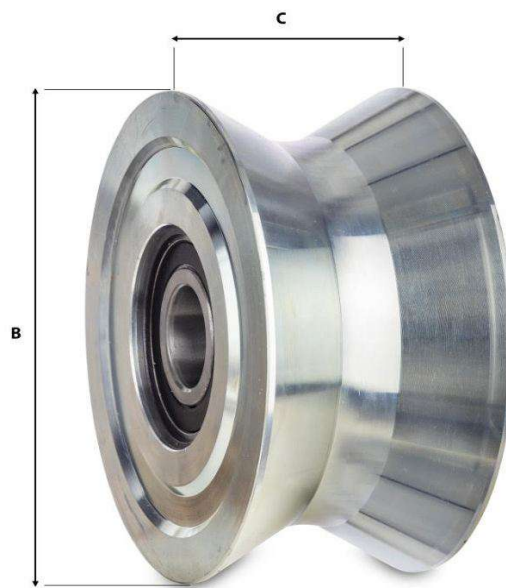

SCHIAVON S.N.C.
PROFESSIONAL FISHING EQUIPMENT

MADE IN ITALY

STEEL PULLEYS

| Cod | Articolo | B <i>mm</i> | C <i>mm</i> |
|------------|--------------------|-----------------------|-----------------------|
| RA06020 | Pulley mm 60 x 20 | 60 | 20 |
| RA08030 | Pulley mm 80 x 30 | 80 | 30 |
| RA10035 | Pulley mm 100 x 35 | 100 | 35 |
| RA12040 | Pulley mm 120 x 40 | 120 | 40 |
| RA14040 | Pulley mm 140 x 40 | 140 | 40 |
| RA16040 | Pulley mm 160 x 40 | 160 | 40 |
| RA16050 | Pulley mm 160 x 50 | 160 | 50 |
| RA18050 | Pulley mm 180 x 50 | 180 | 50 |
| RA20050 | Pulley mm 200 x 50 | 200 | 50 |
| RA25070 | Pulley mm 250 x 70 | 250 | 70 |

| Cod | Articolo | B | C |
|------------|---------------------|----------|----------|
| RB12060 | Pulley mm 120 x 60 | 120 | 60 |
| RB16080 | Pulley mm 160 x 80 | 160 | 80 |
| RB20080 | Pulley mm 200 x 80 | 200 | 80 |
| RB30080 | Pulley mm 300 x 80 | 300 | 80 |
| RB200100 | Pulley mm 200 x 100 | 200 | 100 |
| RB250100 | Pulley mm 250 x 100 | 250 | 100 |