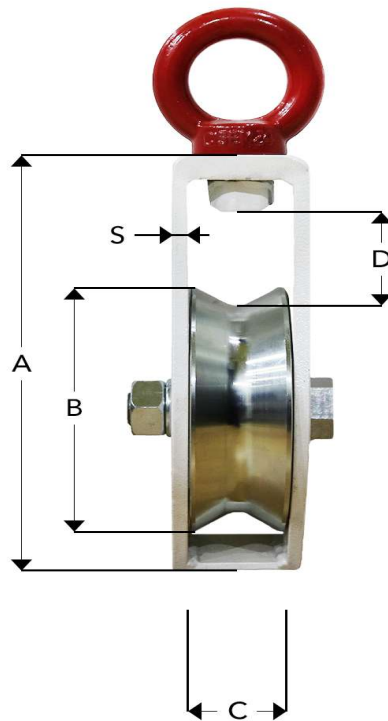

SCHIAVON S.N.C.
PROFESSIONAL FISHING EQUIPMENT

MADE IN ITALY

EXTRA ROPE BLOCKS

Cod	Articolo	WLL 3:1	A	B	C	D	S	Weight
		<i>Ton</i>	<i>mm</i>	<i>mm</i>	<i>mm</i>	<i>mm</i>	<i>mm</i>	<i>Kg</i>
BSLL122	Block 120 x 60	4	235	120	60	45	6	6,5
BSLL124	Block 160 x 80	9	290	160	80	75	10	14
BSLL123	Block 200 x 80	9	340	200	80	85	10	23
BSLL129	Block 300 x 80	14	490	300	80	100	12	55
BSLL127	Block 200 x 100	9	340	200	100	90	10	25
BSLL128	Block 250 x 100	14	414	250	100	100	12	42