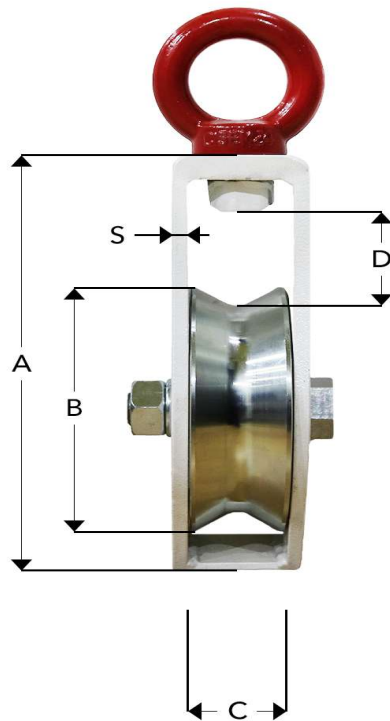

SCHIAVON S.N.C.
PROFESSIONAL FISHING EQUIPMENT

MADE IN ITALY

EXTRA STAINLESS ROPE BLOCKS

Cod	Articolo	WLL 3:1	A	B	C	D	S	Weight
		<i>Ton</i>	<i>mm</i>	<i>mm</i>	<i>mm</i>	<i>mm</i>	<i>mm</i>	<i>Kg</i>

Stainless Rope Blocks with Galvanized Pulley

BSMI275	Stai. Block 160 x 80	9	290	160	80	75	10	14
BSMI276	Stai. Block 200 x 80	9	340	200	80	85	10	23
BSMI277	Stai. Block 250 x 100	14	414	250	100	100	12	42