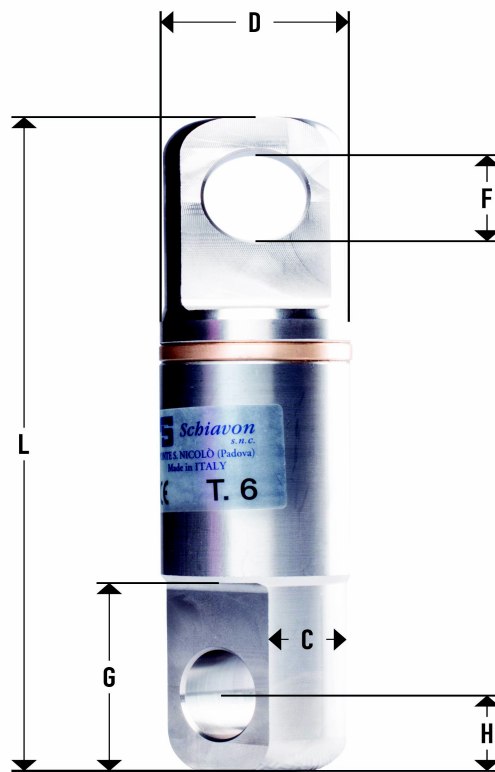

SCHIAVON S.N.C.
PROFESSIONAL FISHING EQUIPMENT

MADE IN ITALY

STAINLESS SWIVEL WITH BEARING

Art	D	L	G	C	F	H	Load Ton
GIR50IS	50	200	55	28	28	24	4
GIR70IS	70	227	63	34	33	30	6
GIR95S	95	300	82	48	40	42	14