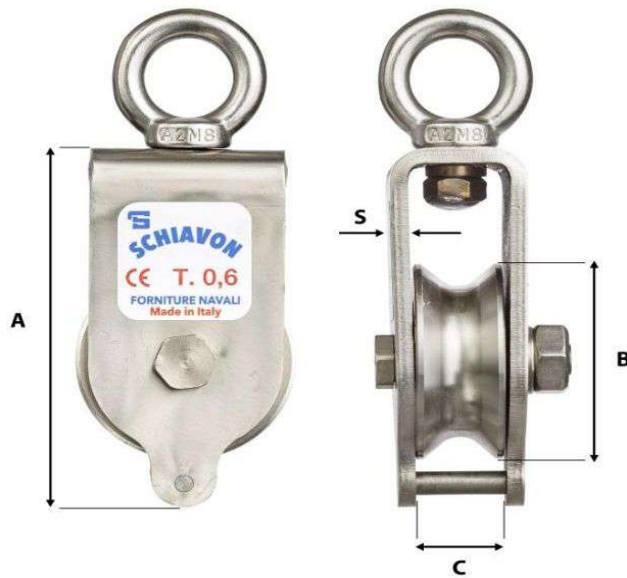

SCHIAVON S.N.C.
PROFESSIONAL FISHING EQUIPMENT

MADE IN ITALY

STAINLESS ROPE BLOCKS

Cod	Articolo	WLL 3:1 <i>Ton</i>	A <i>mm</i>	B <i>mm</i>	C <i>mm</i>	S <i>mm</i>	Weight <i>Kg</i>
CAR50	Stainless Block mm 50	0,6	92	50	20	4	0,5
CAR80	Stainless Block mm 80	0,9	129	80	25	4	1,3