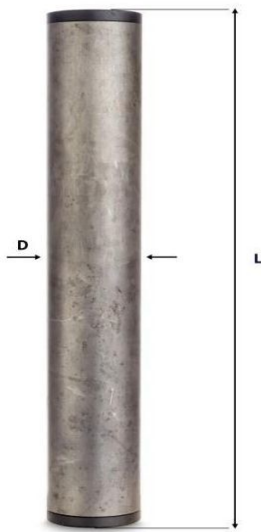

MADE IN ITALY

SCHIAVON S.N.C.
PROFESSIONAL FISHING EQUIPMENT

CABLE ROLLER GUIDE

Cod	Articolo	D <i>mm</i>	L <i>mm</i>	
RULL70	Cable Roller Guide mm 70	70	500	*
RULL80	Cable Roller Guide mm 80	80	500	*
RULL90	Cable Roller Guide mm 90	90	500	*

* Misure indicative , a richiesta